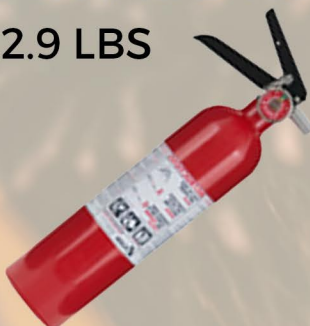

Fire Extinguisher

Part # KFE 440161MTL

2.9 LBS

ONLY
$17^{.95} each

Offers subject to change without notice. Offers Valid January 1st - February 28th, 2025.